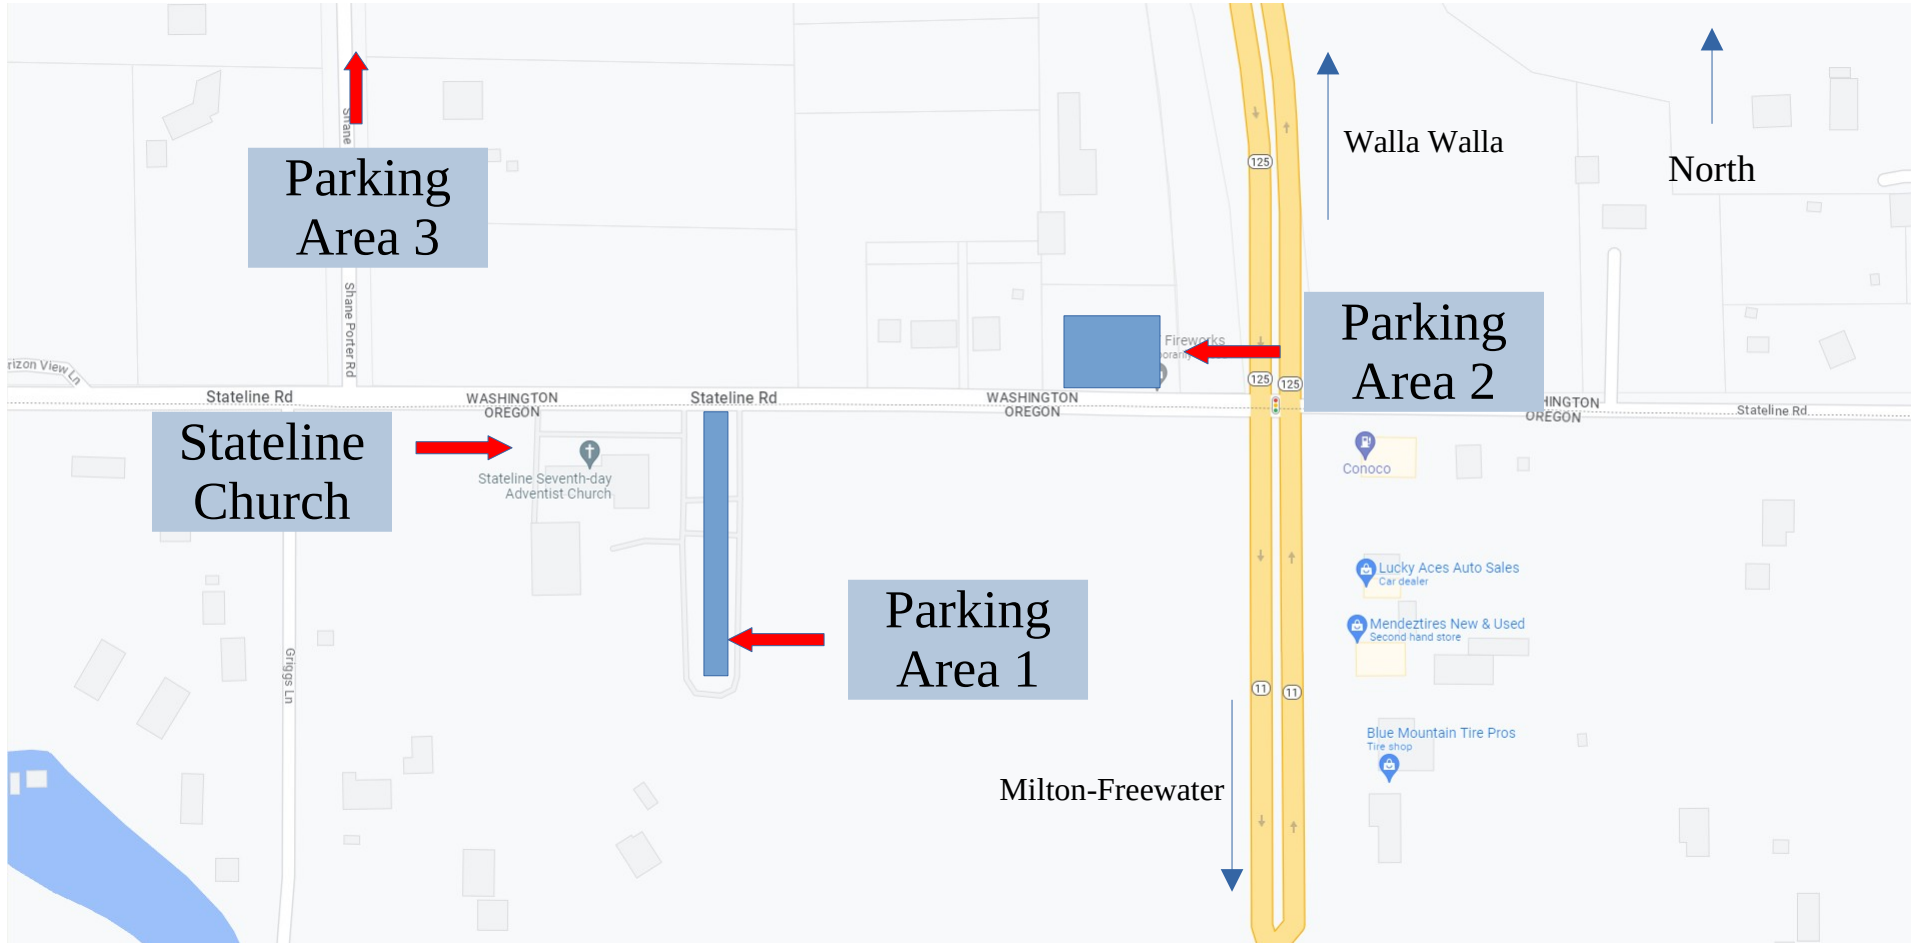

75th Anniversary Parking Map 1

75th Anniversary Parking Map 2

Park on shoulder of Summers Circle. Please do not block driveways, mailboxes or fire hydrants! Begin walking and flag down the van from Stateline Church to get a ride to the church facility.

Parking Area 3

Stateline Church