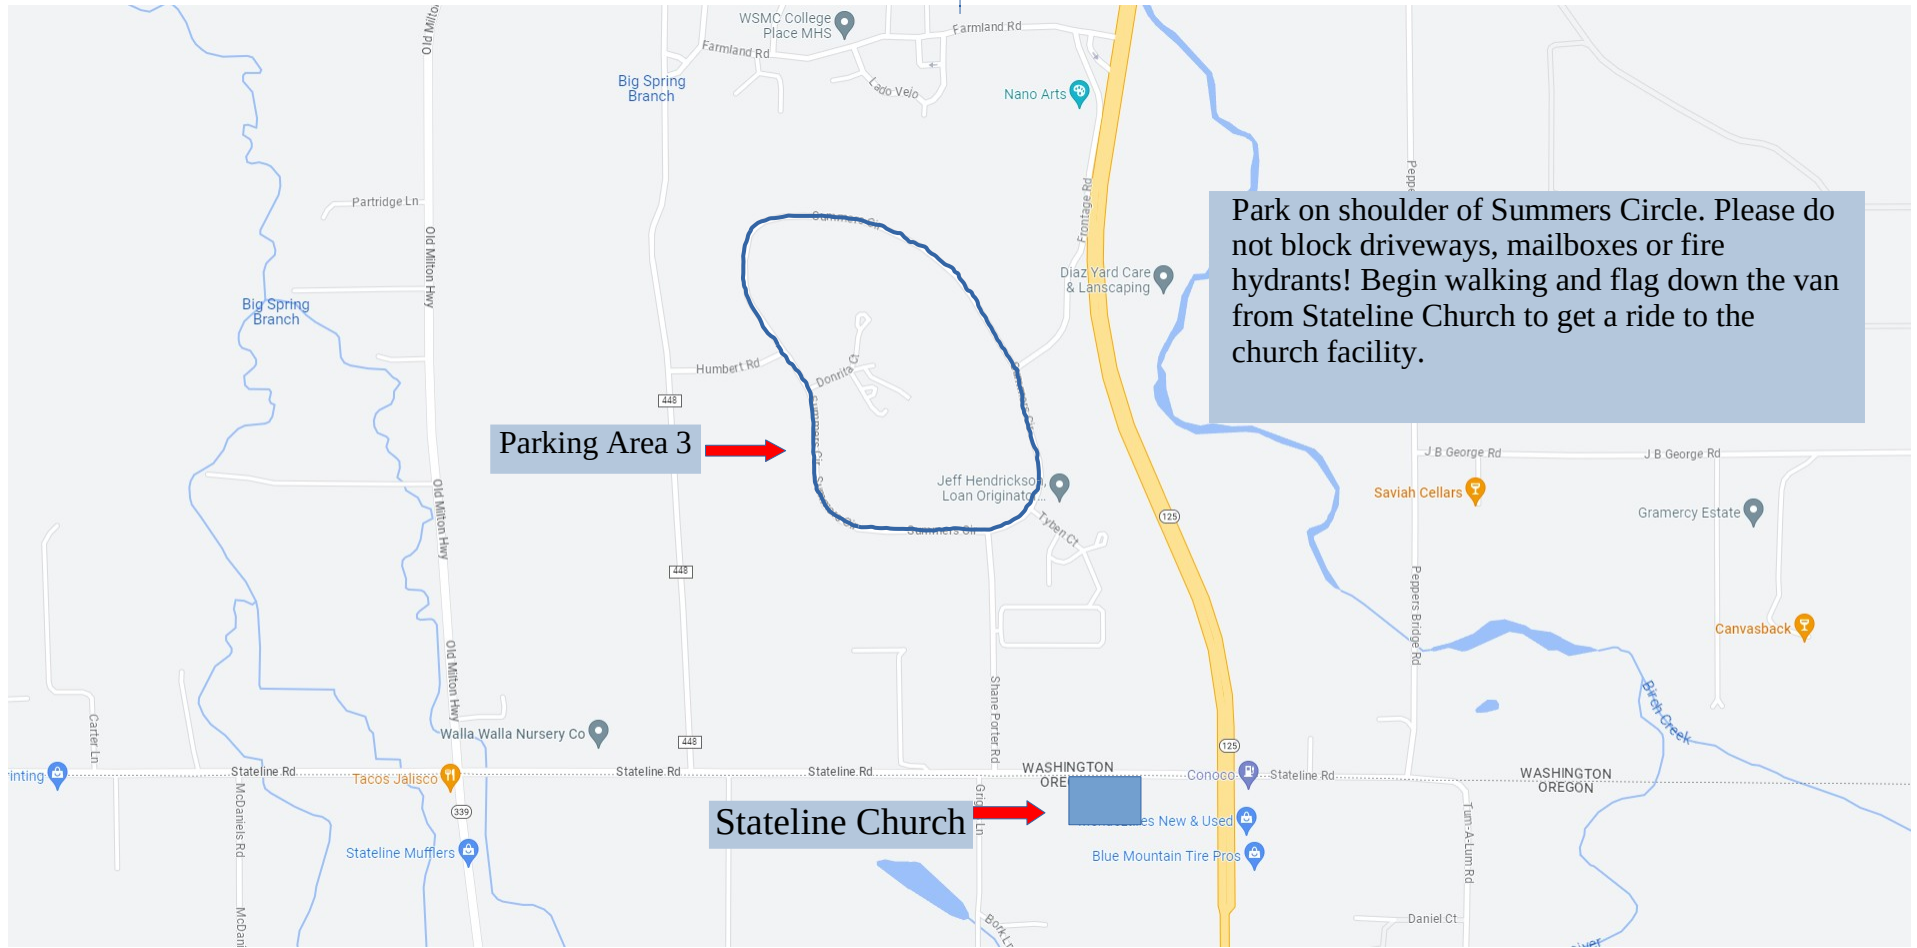

75th Anniversary Parking Map 1

75th Anniversary Parking Map 2

Park on shoulder of Summers Circle. Please do not block driveways, mailboxes or fire hydrants! Begin walking and flag down the van from Stateline Church to get a ride to the church facility.

Parking Area 3

Stateline Church